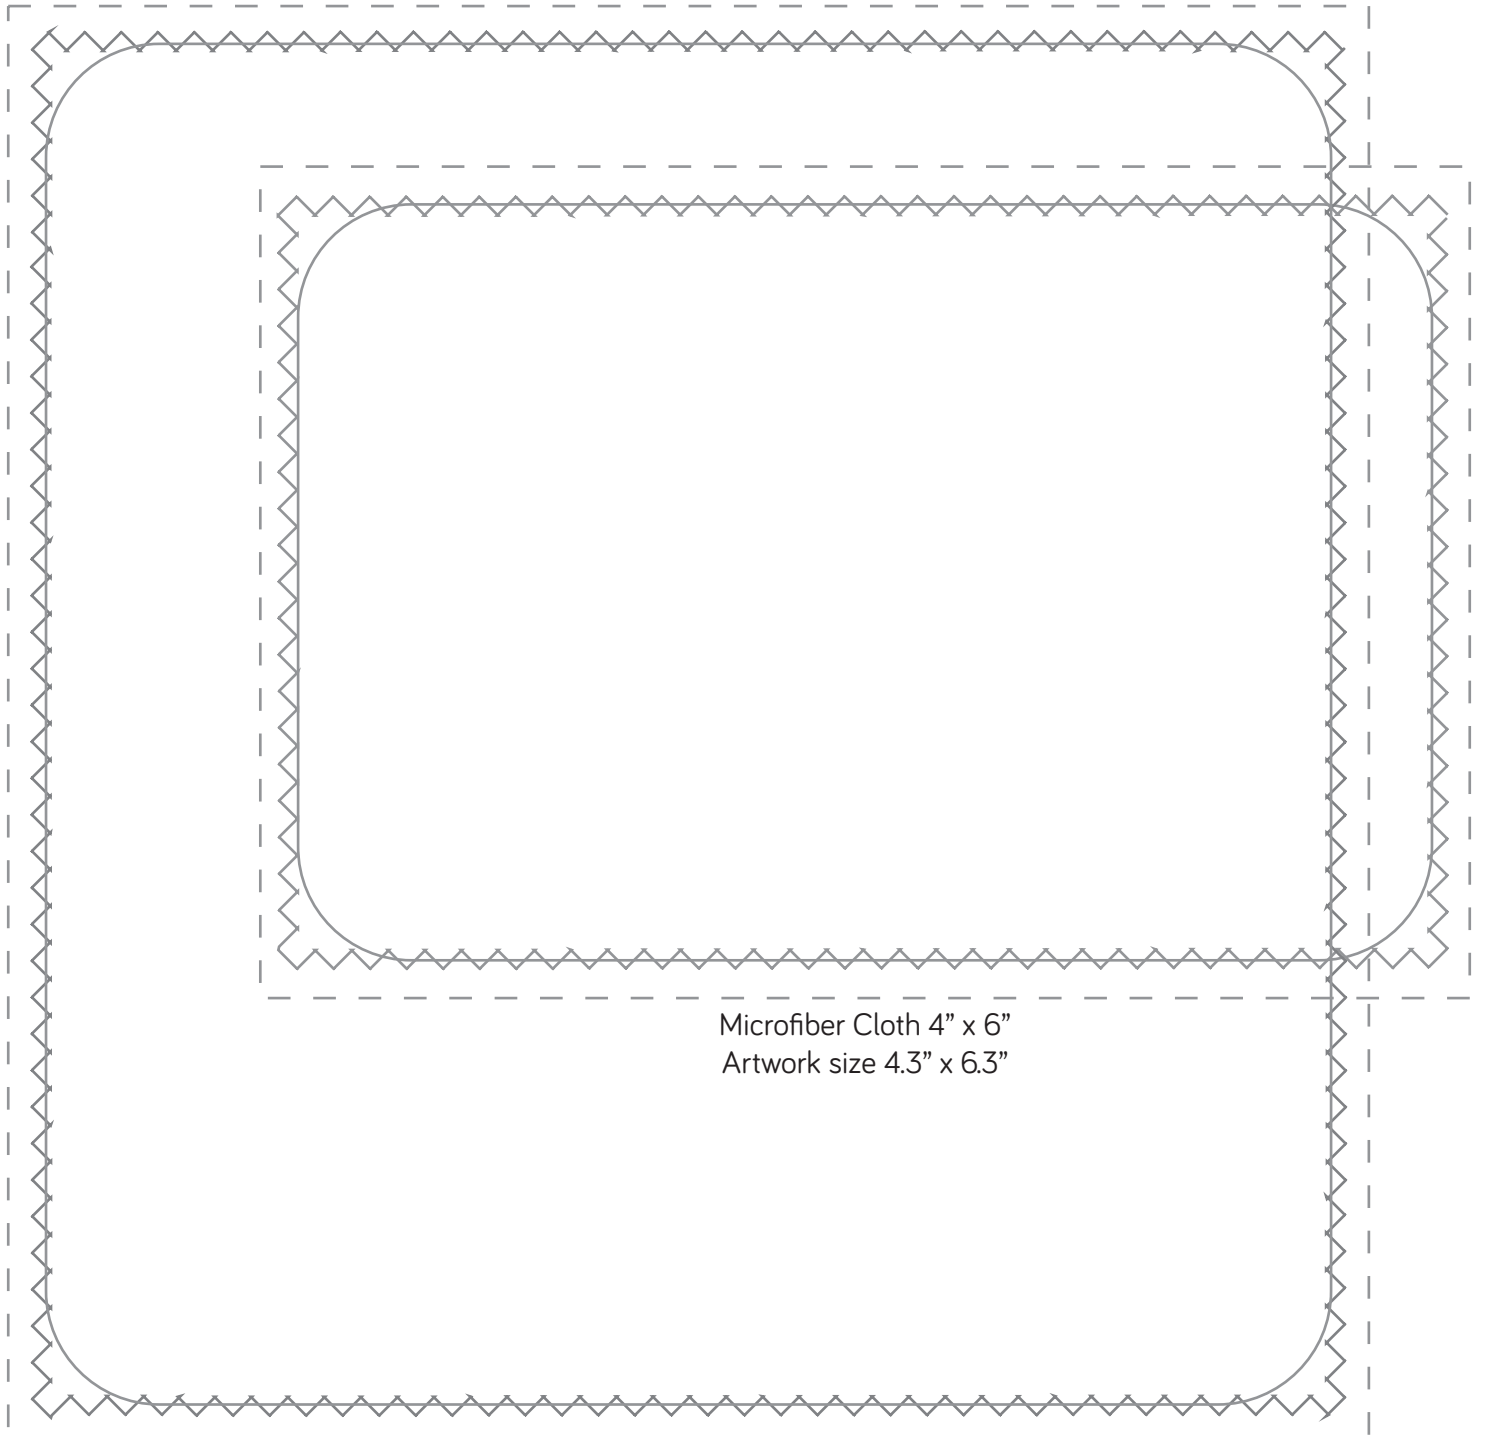

Full-Color Printed Microfiber Cloth

Deliver your artwork as a vector PDF file in CMYK colors. Convert the texts to paths (right-click > "Convert to path") and Include ("Embed") the images in the file. The image resolution for photos is 300 dpi.

The artwork must have 0.15" bleeds for movement throughout; do not place critical elements closer to the edges. Sublimation-printed microfiber cloths have a waffle edge. Thicker Opticlean microfiber cloths with straight edges and full-color printing with longer production time are also available on order.

Microfiber Cloth 4" x 6"
Artwork size 4.3" x 6.3"

Microfiber Cloth 6.7" x 7"
Artwork size 7" x 7.3"